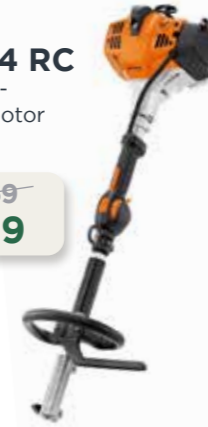

KM 94 RC

Benzine-combimotor 24,1cc

~~€569~~
€519